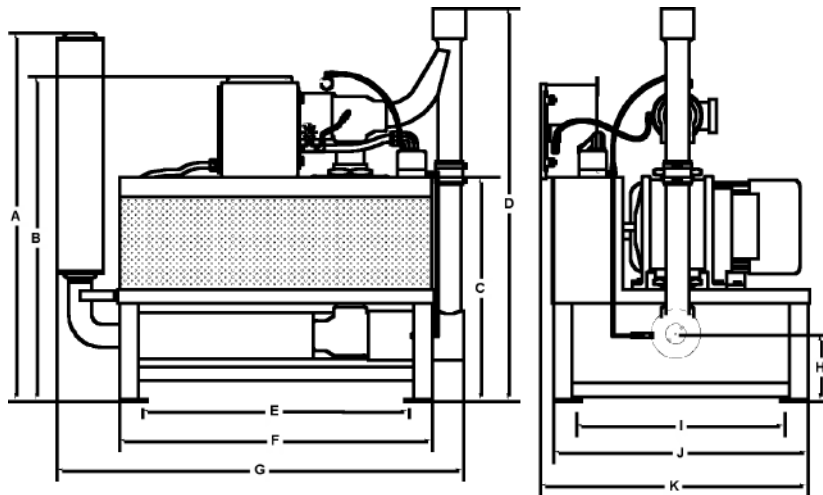

VTPB SERIES BLOWBACK VACUUM POWER UNITS

ACS Group • Walton/Stout's VTPB Series blowback vacuum pump features non-reversing valves with Pulse Jet™ Blowback and is designed to convey dusty materials and some powders over long distances. The blowback cycle cleans the filter on demand and aids in emptying the vacuum receivers. With the help of unique air directional valves, the power unit automatically cycles from load cycle to blowback without stopping and reversing the motor and blower.

OPTIONAL FEATURES

- Sound enclosure
- Fused disconnect (VTPB 25-30)
- NEMA 4 junction box
- 208/3/60, 230/3/60, 380/3/50, 415/3/50, 575/3/60 voltage
- Re-sheave power unit
- Retrofit junction box to convert old-style or other manufacturers' vacuum power units to use new VacTrac controllers. Specify HP and voltage when ordering.

SPECIFICATIONS

Model	HP (kW)	Line Size OD in. (mm)	Air Flow cfm (cmh)	Amp Draw 230 V	Amp Draw 460 V	Amp Draw 575 V	Shipping Weight lbs. (kg)
VTPB25	25 (18.7)	4.5 (4" sch 10)	570 (968)	49.6	24.8	19.8	1600 (727)
VTPB30	30 (22.4)	5" sch 10	711 (1208)	76.3	38.1	30.4	1700 (789)

DIMENSIONS

Model	A in. (cm)	B in. (cm)	C in. (cm)	D in. (cm)	E in. (cm)	F in. (cm)	G in. (cm)	H in. (cm)	I in. (cm)	J in. (cm)	K in. (cm)
VTPB25	80 (203)	60 (152)	39 (101)	74 (188)	42.5 (108)	46 (117)	65 (166)	9 (23)	31.5 (80)	35 (89)	32 (81)
VTPB30	80 (203)	60 (152)	39 (101)	74 (188)	42.5 (108)	46 (117)	65 (166)	9 (23)	31.5 (80)	35 (89)	32 (81)